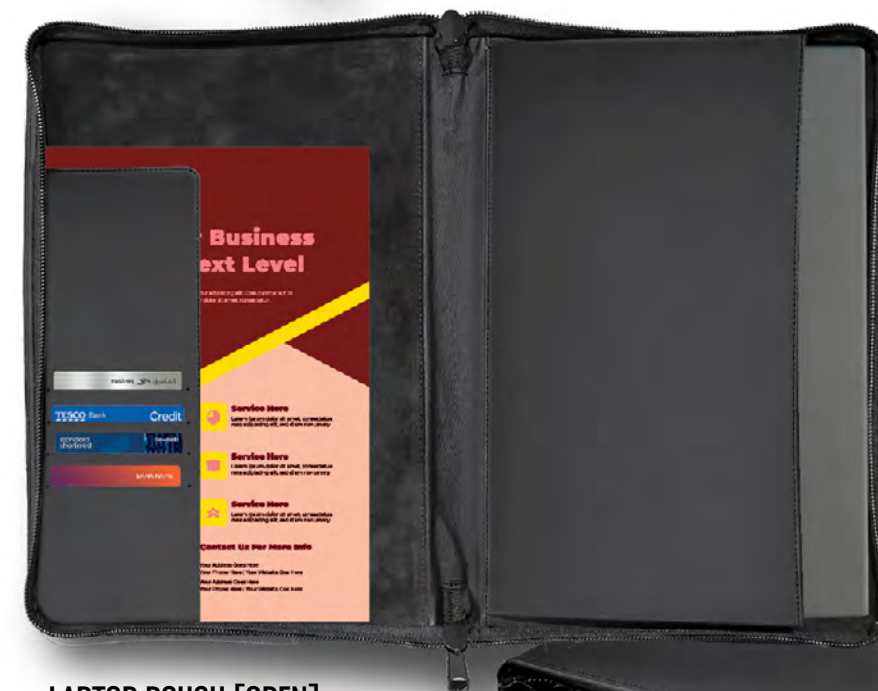

TRAVEL WALLET
LEATHER / PU

LAPTOP POUCH [OPEN]