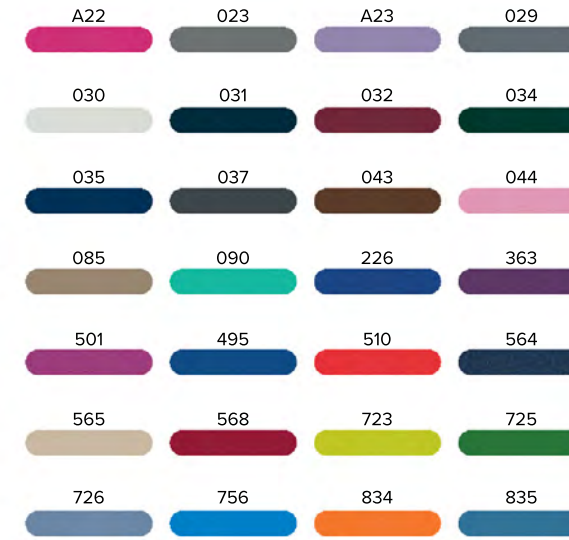

CUSTOMIZATION SUGGESTED

- ☐ BLIND EMBOSING
- ☒ GOLD, SILVER OR SPECIAL FOIL EFFECT

PAPER BASED DIARIES

04 - POSITANO