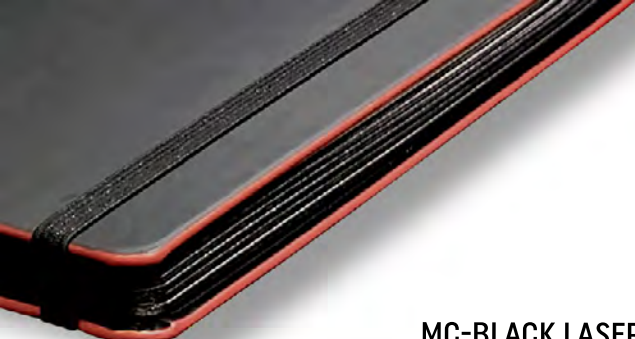

140	444	454	451
452	462	460	469
479	481	488	492
757	914	927	930