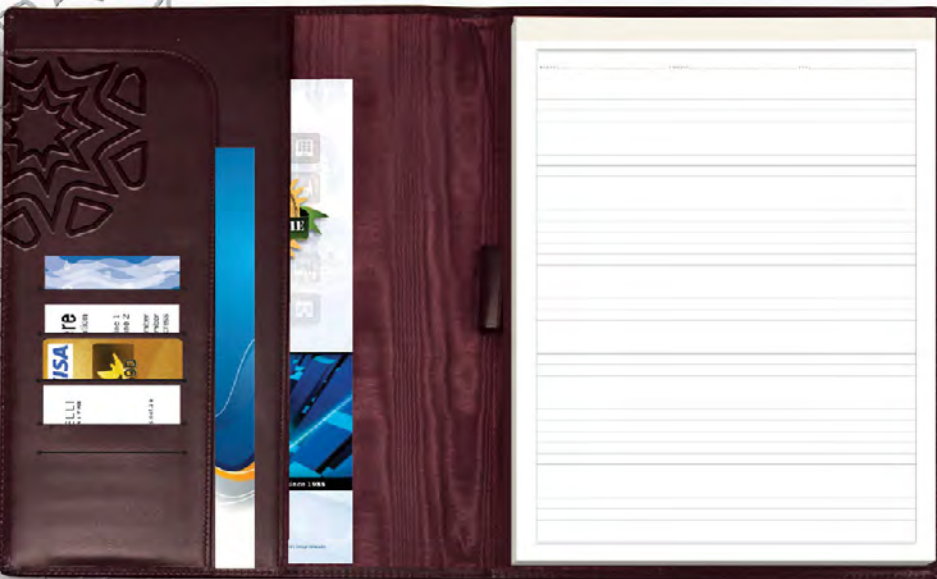

855 - Green

394 - Blue

854 - Burgundy

7501 CONFERENCE FOLDER
Leather
A4
• 50 Sheets
• White Ruled Paper
• One color printing

TRAVEL WALLET
LEATHER / PU

PASSPORT HOLDER
LEATHER / PU

LEATHER - WALLET

PU Leather - Wallet