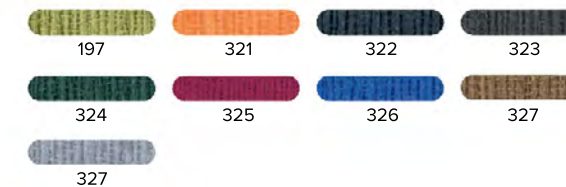

8E - GRENOBLE