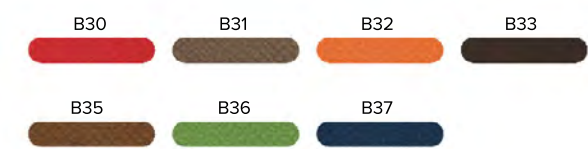

C7 - EDOLO

HG - CHIAVENNA

VA - LOVERE

AK - MOLVENO

EO - AMALFI

PU MULTI TONE

CUSTOMIZATION
SUGGESTED

- BLIND EMBOSSING
- THERMO EFFECT BLIND EMBOSSING