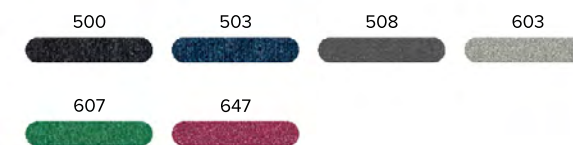

02 - ASOLO

CUSTOMIZATION SUGGESTED

- BLIND EMBOSSED
- GOLD, SILVER OR SPECIAL FOIL EFFECT

PAPER BASED PREMIUM

79 - ASTRO

13 - LUNA

K8 - NOLI

79 - ASTRO