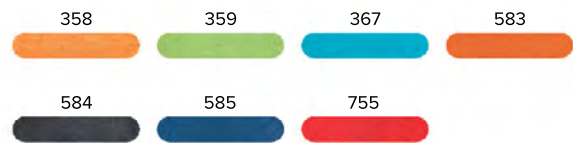

CUSTOMIZATION SUGGESTED

- BLIND EMBOSING
- GOLD, SILVER OR SPECIAL FOIL EFFECT

PAPER BASED DIARIES

04 - POSITANO

20 - MARMORA

22 - WALL

68 - FURORE

1L - WINNER