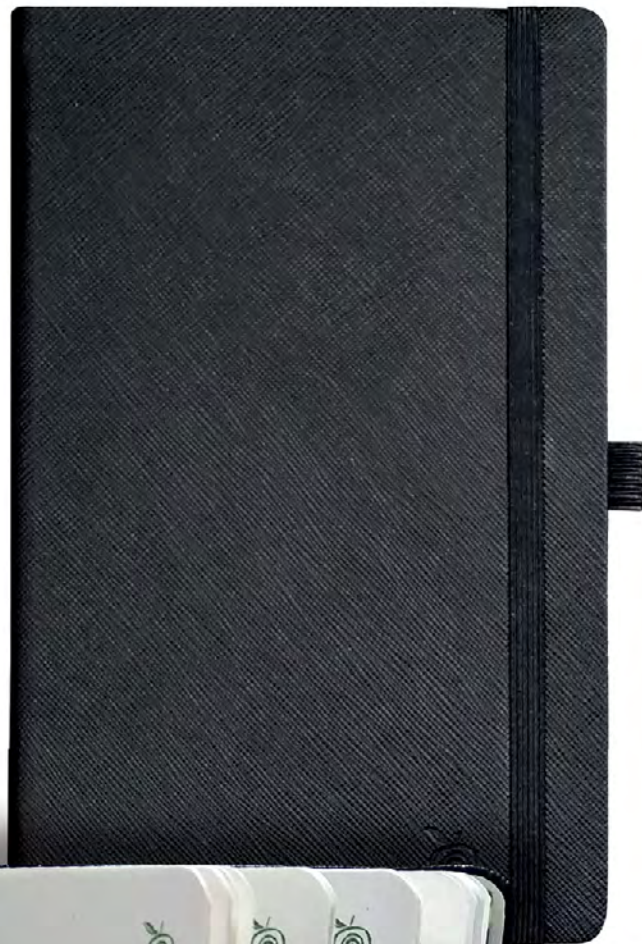

100% sustainable and eco-friendly

YT ORTISEI

MADE IN ITALY

YU-PREDAIA

XZ ROYAL

Flexible Singer Notebook