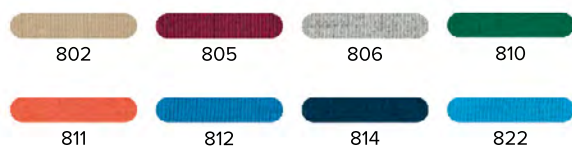

CUSTOMIZATION SUGGESTED

- BLIND EMBOSING
- GOLD, SILVER OR SPECIAL FOIL EFFECT

PAPER BASED DIARIES

04 - POSITANO

20 - MARMORA

22 - WALL

68 - FURORE

1L - WINNER