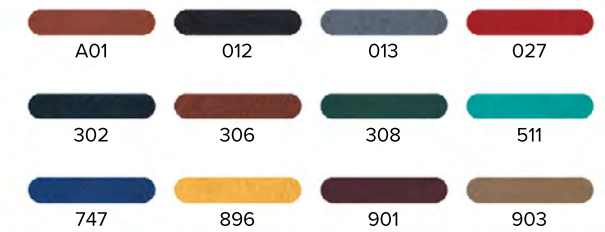

CUSTOMIZATION SUGGESTED

- BLIND EMBOSING
- GOLD, SILVER OR SPECIAL FOIL EFFECT

PAPER BASED DIARIES

04 - POSITANO

20 - MARMORA

22 - WALL

68 - FURORE

1L - WINNER