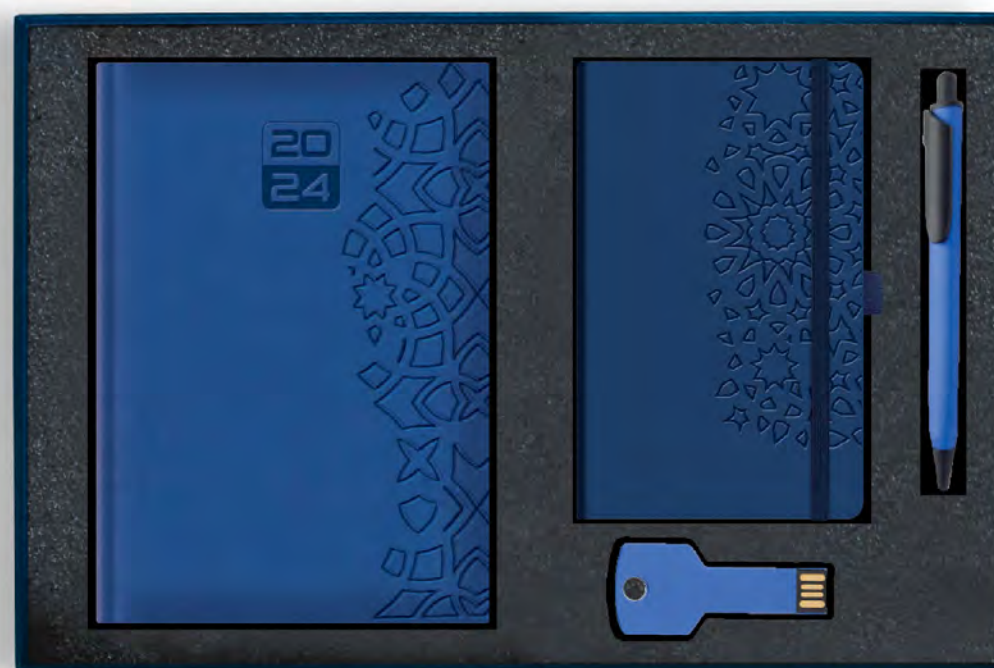

Flexibility guided with dedication to satisfy your needs with multiple choices of products packed in a unique personalized presentation